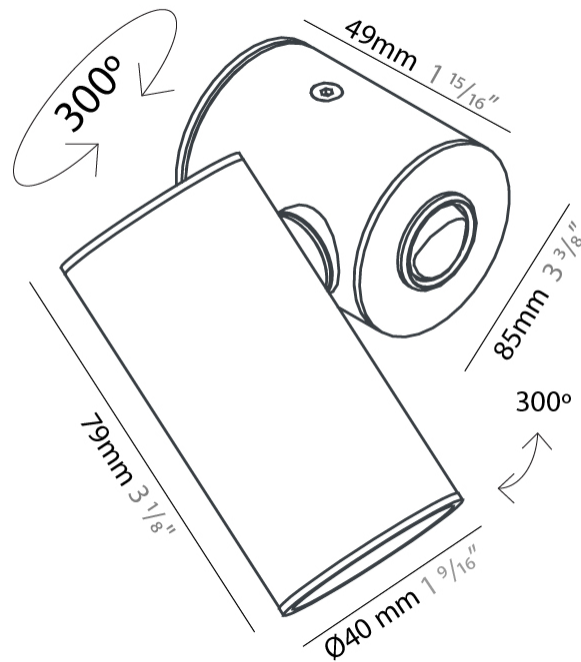

PROJECT	
TYPE	
SPECIFIER	
QUANTITY	
DATE	

HAUL - WALL SURFACE

D93244-

base number   Finish
Options

1. To build a product code in our configurator select the specify button on the base model # product page
2. To build a manual product code on this datasheet choose from the options listed below in blue font and add the suffix to the base model #

GENERAL

Series: Haul
Subseries: Haul - Wall
Brand: Milan
Division: Design
Mounting Type: Surface
Mounting Location: Wall
Subcategory: On/Off Switch

PHYSICAL

Shape: Cylinder
Diameter (mm): 40
Diameter (in): 1 9/16
Length (mm): 85
Length (in): 3 3/8
Extension (mm): 120
Extension (in): 4 3/4
Light Distribution: Adjustable / Direct
[Fixture Finish: MWL / MBQ](#)
Fixture Material: Extruded Aluminum

ELECTRICAL

Lamp Type: LED
Input Wattage (W): 5
Dimming: Electronic Low Voltage Dimming
Input Voltage (V): 120Vac Direct Line

LED

Number of LEDs: 1
Color Temperature (°K): 3000
Max. Delivered Lumen (lm): 500
CRI: >90 CRI
Lamp Life (hrs): 50000

OPTICAL

Beam Angle: 35

RATINGS AND CERTIFICATIONS

Certified By: Certified for North American Standards
IP rating: IP20